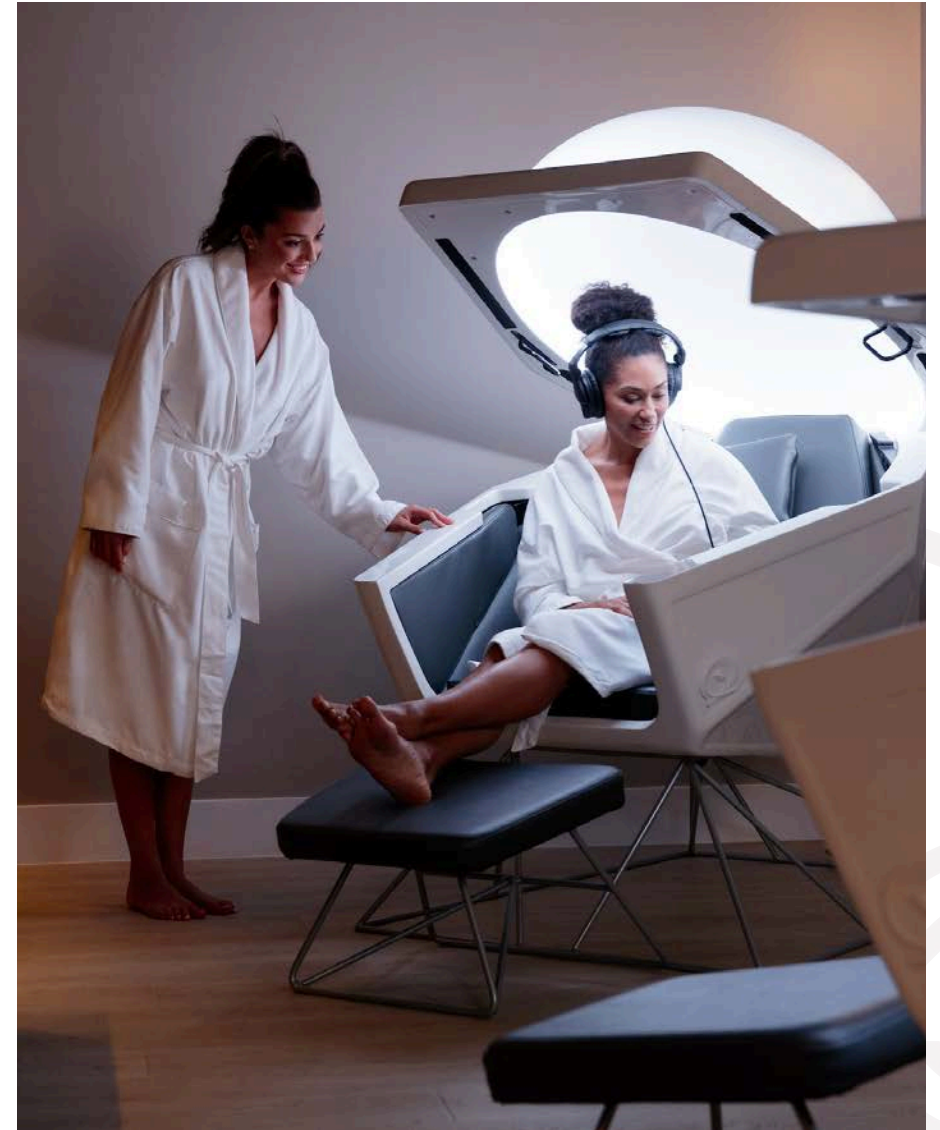

Touchless Wellness Experiences

- + Somadome Meditation Pod
- + HigherDOSE infrared sauna blanket
- + LED Light Therapy
- + Salt Chamber

Fitness Center Technology

- + Technogym
  - Skillrun
  - Selection 700
  - MultiStation 4
  - Universe Cage